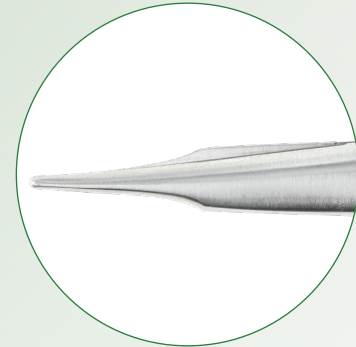

OPTIMUS METZENBAUM SCISSORS

Curved Razor
Edge Blades
w/Blunt Tips

Curved Razor
Edge Blades
w/Tenotomy
Tips

| SKU | Suture | Handle | Length | Alloy |
|--------------|--|--------|-----------|-----------------|
| SL5011.1S-O | Curved Razor Edge Blades w/Blunt Tips | Ring | 7" (18cm) | Stainless Steel |
| SL5011.1ST-O | Curved Razor Edge Blades w/Tenotomy Tips | | | |